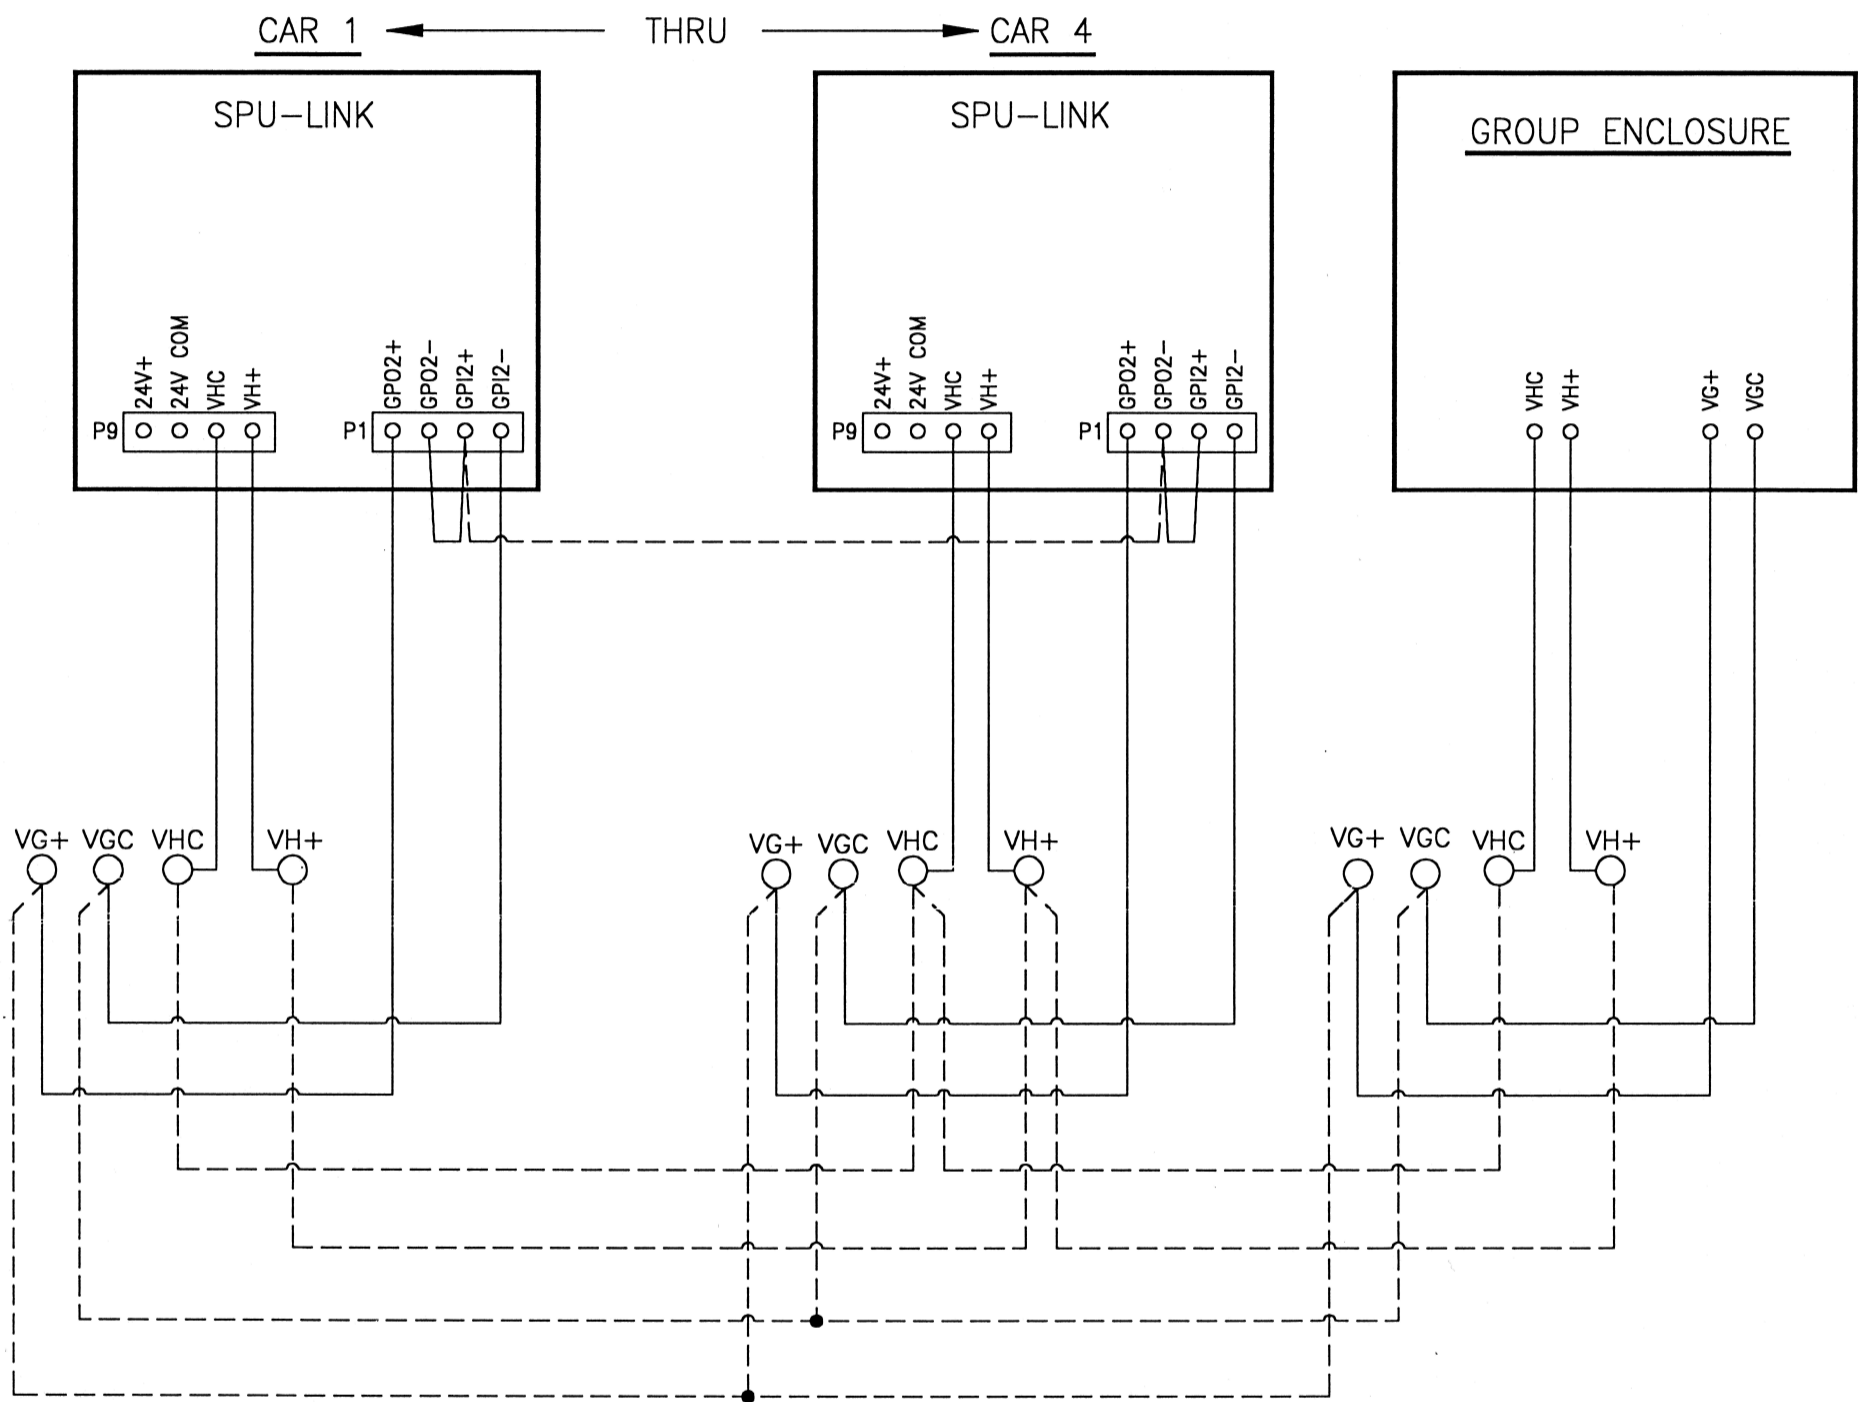

USE COPPER CONDUCTORS ONLY

CAR TO GROUP POWER

DRAWING NUM
170

COMPUTERIZED ELEVATOR CONTROL CORP.
636 11TH AVENUE NEW YORK, NEW YORK 10036 TEL. (212) 397-0606

JOB NAME/LOC.: EMBASSY SQUARE SUITES WA, DC (AMTECH)		
DATE: 04/12/96	CEC JOB NO. 2989	CAR NO. 1 THRU 4
DRAWN BY: CAD	DWG. NO. 170CTGPW	REV.